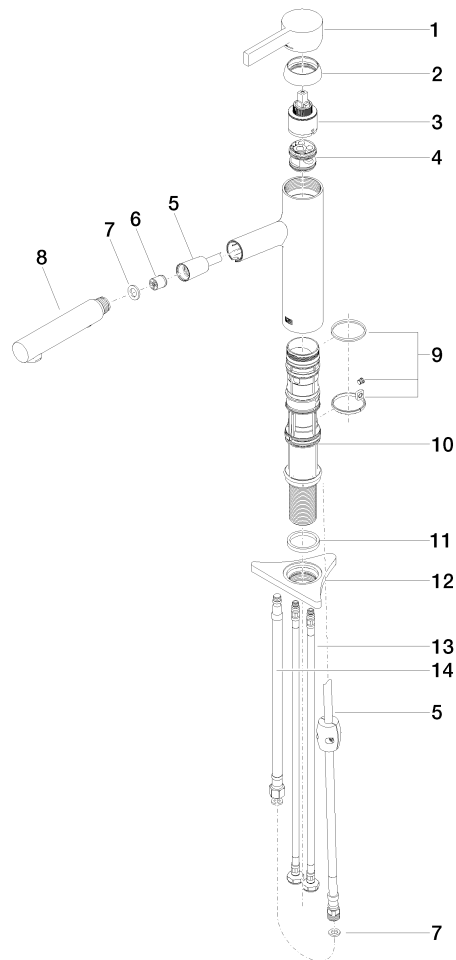

## DORNBACHT LYV Single-lever mixer Pull-out with spray function - Chrome

---

33 960 110

- 230mm projection
- pivotable spout 120°
- air-enriched flow and spray flow
- fabric braided hose 1500 mm
- max. flow 7 l/min at 3 bar flow pressure

Intrinsic protection against back flow.

	Chrome	33 960 110-00
	Soft Black	33 960 110-69
	Brushed Nickel	33 960 110-70

**DORNBRAUCH LYV Single-lever mixer Pull-out with spray function - Chrome**

33 960 110

**Flow rate chart**

**Certificates**

Belgaqua\_23-012- 27\_3.      AbP\_10067.      ACS\_23 ACC NY 085.

**DORNBRAUCH LYV Single-lever mixer Pull-out with spray function - Chrome**

33 960 110

Parts for other finishes can be found here: [Soft Black](#)

**Spare parts list**

No.	Item Number	Name	Quantity used	Delivery time
1	90 20 81 001 00-00	handle	1	2
2	90 28 30 010 00-00	cover	1	2
3	90 15 05 067 00 90	cartridge	1	2
4	90 18 40 227 00 90	insert	1	2
5	90 30 02 101 00 90	hose	1	2
6	90 23 01 051 00 90	flow reducer	1	2
7	90 14 05 081 00 90	seal	1	2
8	90 12 11 181 00-00	shower	1	2
9	90 14 15 062 00 90	gasket kit	1	2
10	90 30 01 211 00 90	shaft	1	2
11	90 14 05 080 00 90	seal	1	2
12	90 23 10 003 00 90	fixing set	1	2
13	04 30 04 100 00 90	hose	2	2
14	90 30 04 110 00 90	hose	1	2