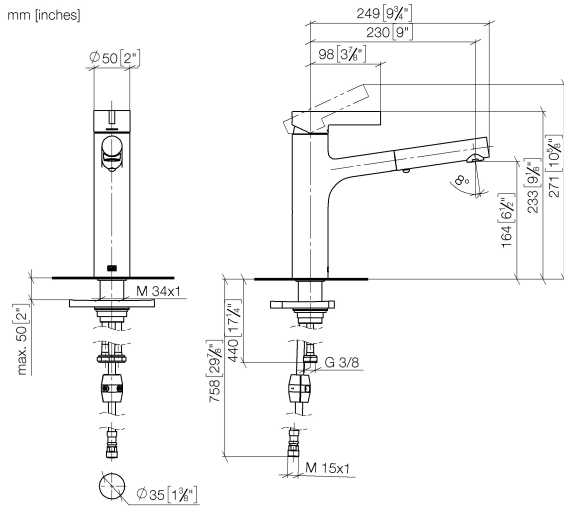

## DORNBACHT LYV Single-lever mixer Pull-out with spray function - Chrome

---

33 960 110

- 230mm projection
- pivotable spout 120°
- air-enriched flow and spray flow
- fabric braided hose 1500 mm
- max. flow 7 l/min at 3 bar flow pressure

Intrinsic protection against back flow.

	Chrome	33 960 110-00
	Soft Black	33 960 110-69
	Brushed Nickel	33 960 110-70

**DORNBRAUCH LYV Single-lever mixer Pull-out with spray function - Chrome**

33 960 110

**Flow rate chart**

**Certificates**

Belgaqua\_23-012- 27\_3.      AbP\_10067.      ACS\_23 ACC NY 085.

**DORNBRAUCH LYV Single-lever mixer Pull-out with spray function - Chrome**

33 960 110

Parts for other finishes can be found here: [Soft Black](#)

**Spare parts list**

No.	Item Number	Name	Quantity used	Delivery time
1	90 20 81 001 00-00	handle	1	2
2	90 28 30 010 00-00	cover	1	2
3	90 15 05 067 00 90	cartridge	1	2
4	90 18 40 227 00 90	insert	1	2
5	90 30 02 101 00 90	hose	1	2
6	90 23 01 051 00 90	flow reducer	1	2
7	90 14 05 081 00 90	seal	1	2
8	90 12 11 181 00-00	shower	1	2
9	90 14 15 062 00 90	gasket kit	1	2
10	90 30 01 211 00 90	shaft	1	2
11	90 14 05 080 00 90	seal	1	2
12	90 23 10 003 00 90	fixing set	1	2
13	04 30 04 100 00 90	hose	2	2
14	90 30 04 110 00 90	hose	1	2