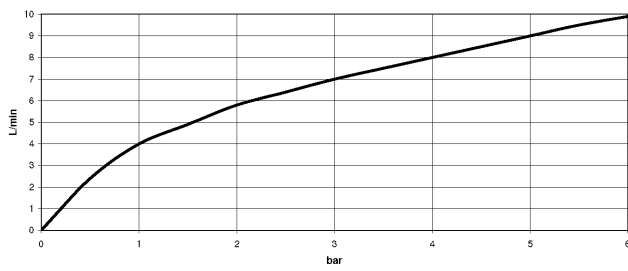

## DORNBACHT LYV Single-lever mixer Pull-out with spray function - Chrome

---

33 960 110

- 230mm projection
- pivotable spout 120°
- air-enriched flow and spray flow
- fabric braided hose 1500 mm
- max. flow 7 l/min at 3 bar flow pressure

**Flow rate chart**

**Certificates**

Belgaqua\_23-012- 27\_3.      AbP\_10067.      ACS\_23 ACC NY 085.

**DORNBRAUCH LYV Single-lever mixer Pull-out with spray function - Chrome**

33 960 110

Parts for other finishes can be found here: [Soft Black](#)